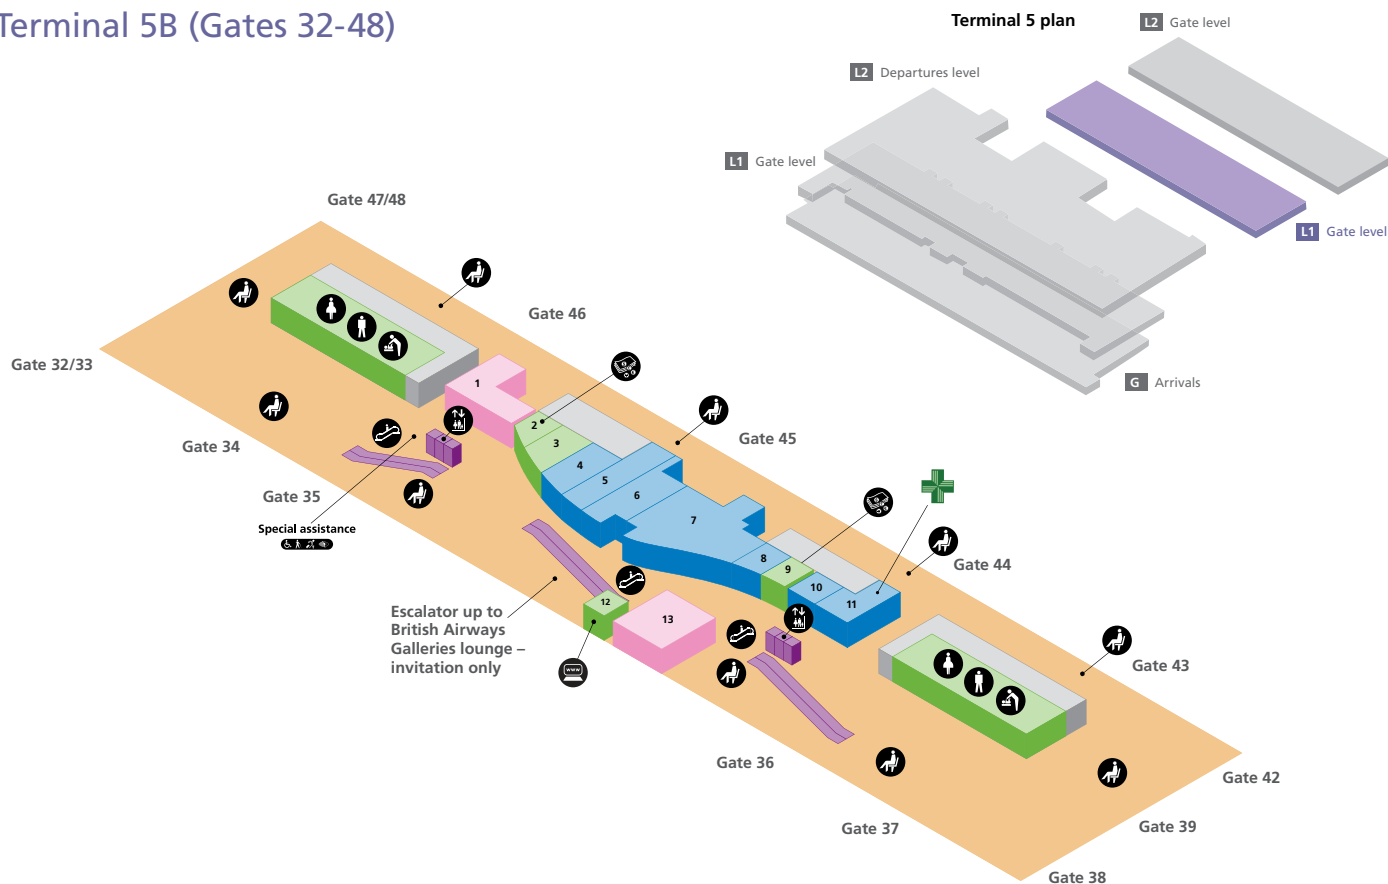

Terminal 5

Terminal 5B (Gates 32-48)

Shopping

Boots	11	Sunglass hut	10
Collection	8	WHSmith	5
Harrods	4	World Duty Free	7
Rolling Luggage	6		

Services

American Express	2	Internet facility	12
Be Relax	3	Travelx	9

Food and drink

Apostrophe	1	J D Wetherspoon	13

- Baby changing facilities
- Bureau de change
- Escalator
- Internet facility
- Lift
- Passenger lounge/Seating area
- Toilet men
- Toilet women
- Pharmacy
- Passenger areas

Boingo Wi-Fi is present throughout the terminal

Power charging points for electrical items are available throughout the departure lounge

Navigation (page 4 of 6)

Heathrow Airport overview	1
Departures level	2
Gate level	3
Terminal 5B (Gates 32-48)	4
Terminal 5C (Gates 52-66)	5
Arrivals – onward travel (ground level)	6