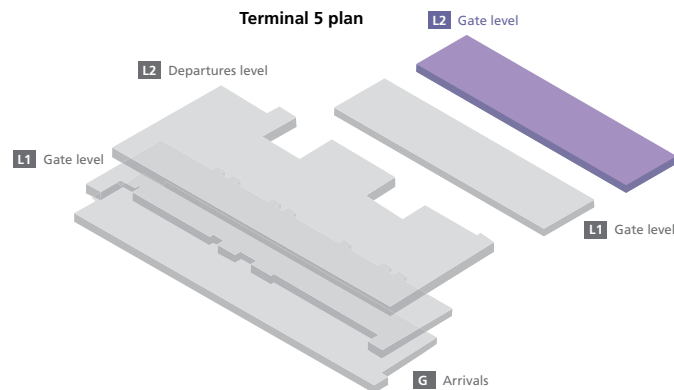

Boingo Wi-Fi is present throughout the terminal

Power charging points for electrical items are available throughout the departure lounge

Navigation (page 4 of 6)

Heathrow Airport overview	1
Departures level	2
Gate level	3
Terminal 5B (Gates 32-48)	4
Terminal 5C (Gates 52-66)	5
Arrivals – onward travel (ground level)	6

Terminal 5

Terminal 5C (Gates 52-66)

Shopping

Boots + WHSmith	3 4	World Duty Free	5
-----------------	--------	-----------------	---

Services

BA customer services desk	8	Orientation zone	6
Cash machines	7	Vending machine	1 10
Multi-faith prayer room	9		