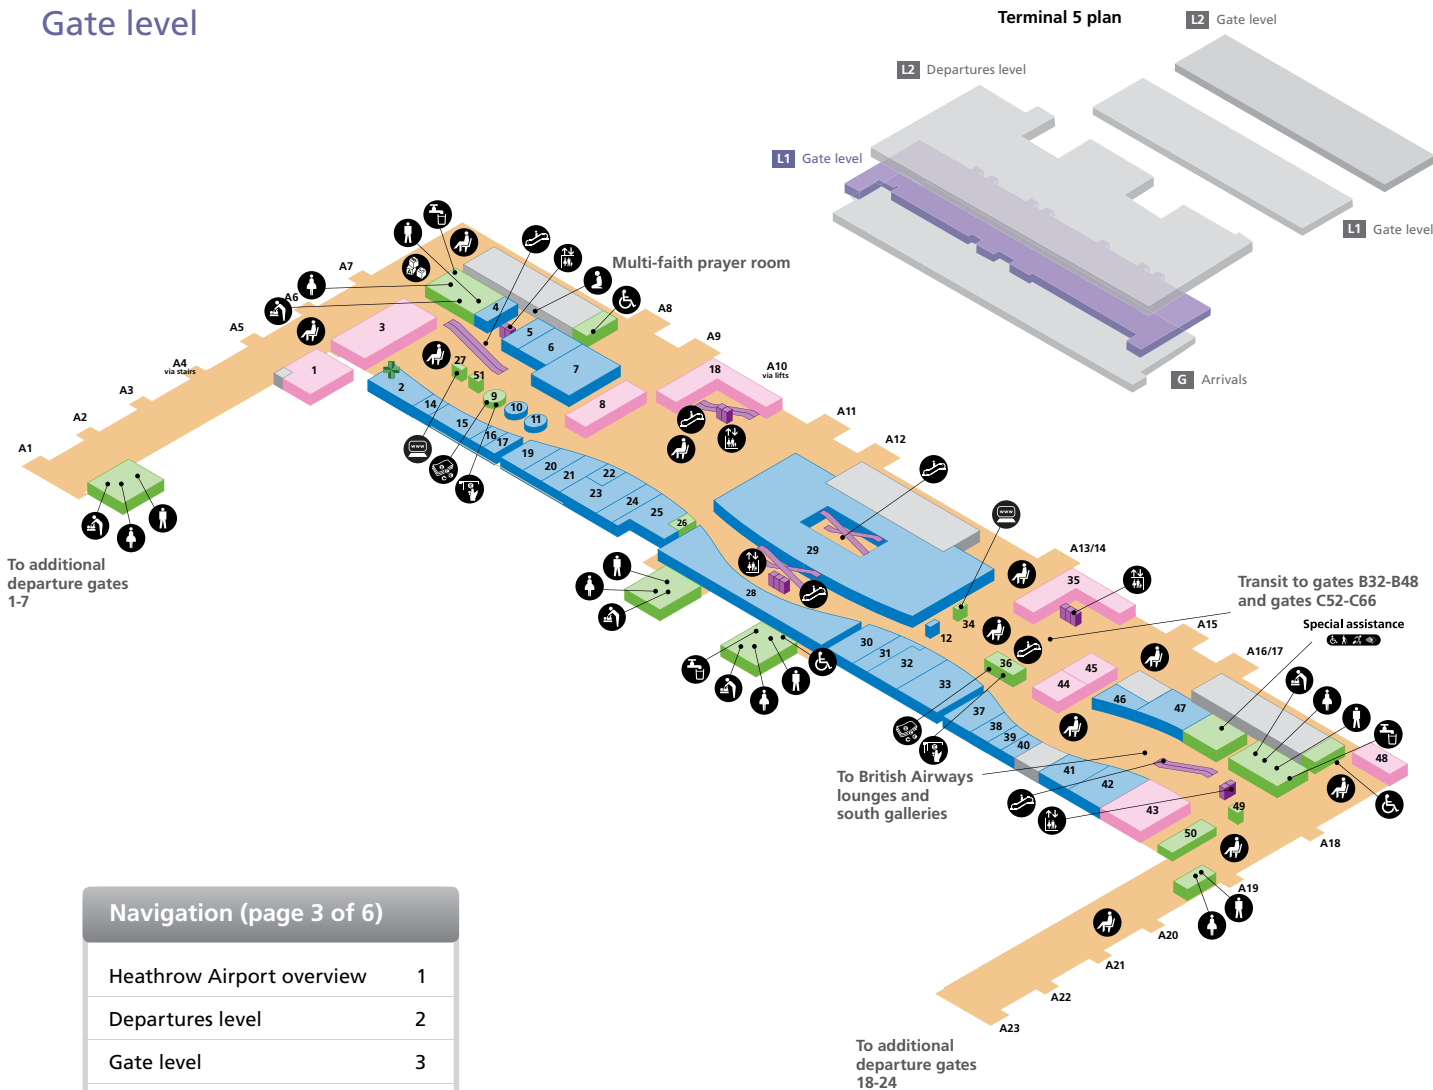

### Passenger lounges

British Airways Galleries lounge north (by invitation only)	8	British Airways Galleries lounge south (by invitation only)	37
---	---	---	----

Accessible toilet	Internet facility	Toilet men
Baby changing facilities	Lift	Toilet women
Bureau de change	Passenger lounge/Seating area	Public areas
Cash machines	Postbox	Passenger areas
Check-in	Security/Passport Control	Before/After Security
Drinking water	Telephone	Pharmacy
Escalator		

Boingo Wi-Fi is present throughout the terminal

Power charging points for electrical items are available throughout the departure lounge

### Navigation (page 2 of 6)

Heathrow Airport overview	1
Departures level	2
Gate level	3
Terminal 5B (Gates 32-48)	4
Terminal 5C (Gates 52-66)	5
Arrivals – onward travel (ground level)	6

## Gate level