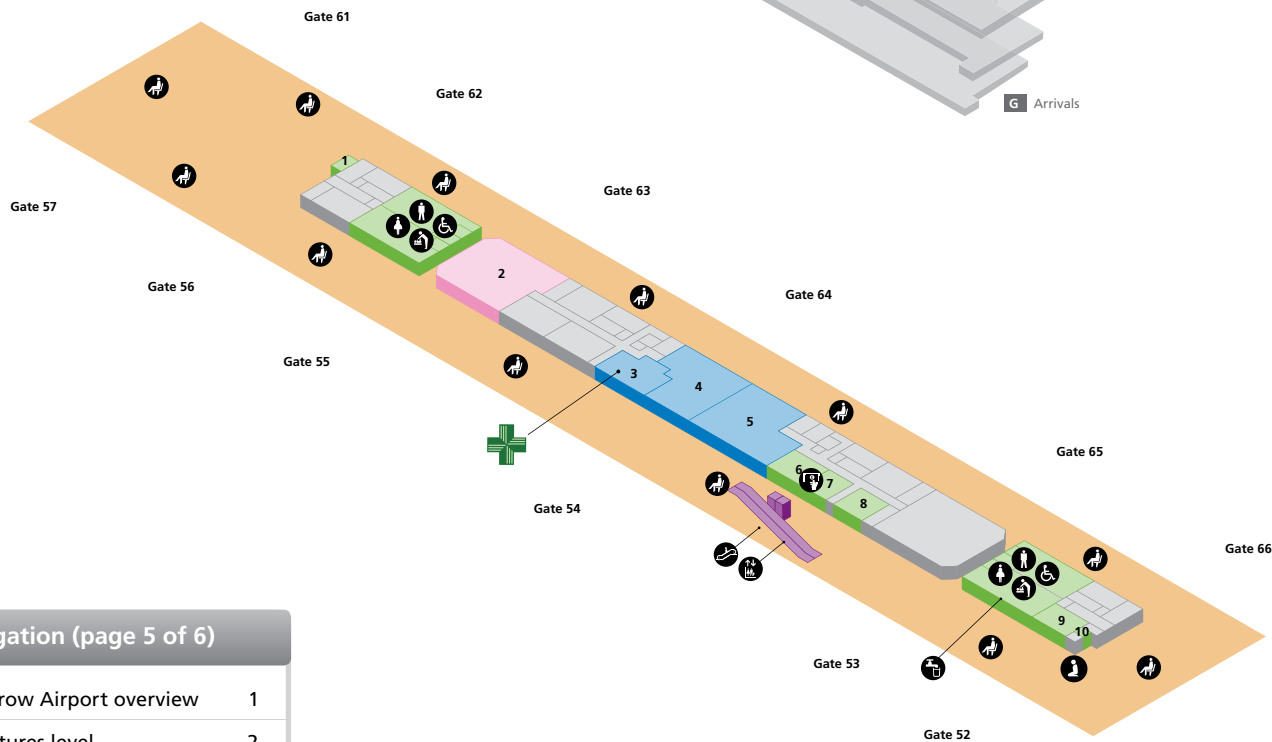

Terminal 5

Terminal 5C (Gates 52-66)

Shopping

Boots + WHSmith	3 4	World Duty Free	5

Services

BA customer services desk	8	Orientation zone	6
Cash machines	7	Vending machine	1 10
Multi-faith prayer room	9		

Food and drink

Starbucks	2

- Accessible toilet
- Lift
- Toilet women
- Baby changing facilities
- Multi-faith prayer room
- Passenger areas
- Cash machine
- Passenger lounge/Seating area
- Pharmacy
- Drinking water
- Toilet men
- Escalator
- Boingo Wi-Fi is present throughout the terminal

Power charging points for electrical items are available throughout the departure lounge

Navigation (page 5 of 6)

Heathrow Airport overview	1
Departures level	2
Gate level	3
Terminal 5B (Gates 32-48)	4
Terminal 5C (Gates 52-66)	5
Arrivals – onward travel (ground level)	6