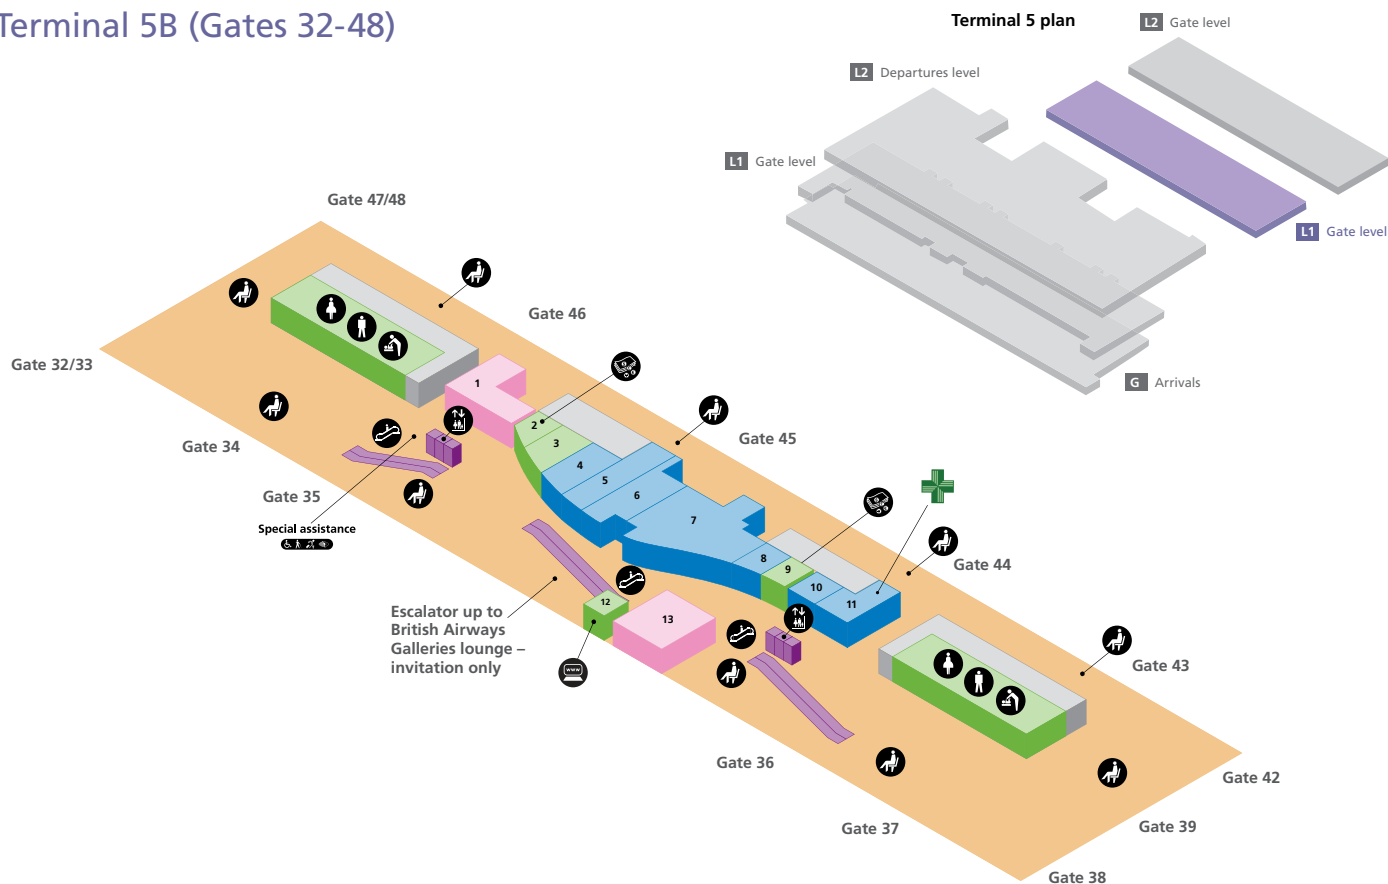

Boingo Wi-Fi is present throughout the terminal

Power charging points for electrical items are available throughout the departure lounge

Navigation (page 2 of 6)

Heathrow Airport overview	1
Departures level	2
Gate level	3
Terminal 5B (Gates 32-48)	4
Terminal 5C (Gates 52-66)	5
Arrivals – onward travel (ground level)	6

Navigation (page 3 of 6)	
Heathrow Airport overview	1
Departures level	2
Gate level	3
Terminal 5B (Gates 32-48)	4
Terminal 5C (Gates 52-66)	5
Arrivals – onward travel (ground level)	6

- Accessible toilet
- Baby changing facilities
- Bureau de change
- Cash machines
- Drinking water
- Escalator
- Internet facility
- Lift
- Multi-faith prayer room
- Play area (stay & play)*
- Passenger lounge/Seating area
- Toilet men
- Toilet women
- Passenger areas
- Boingo Wi-Fi is present throughout the terminal

Terminal 5

Terminal 5B (Gates 32-48)

Shopping

Boots	11	Sunglass hut	10
Collection	8	WHSmith	5
Harrods	4	World Duty Free	7
Rolling Luggage	6		

Services

American Express	2	Internet facility	12
Be Relax	3	Travelx	9

Terminal 5

Terminal 5C (Gates 52-66)

Shopping

Boots + WHSmith	3 4	World Duty Free	5
-----------------	--------	-----------------	---

Services

BA customer services desk	8	Orientation zone	6
Cash machines	7	Vending machine	1 10
Multi-faith prayer room	9		