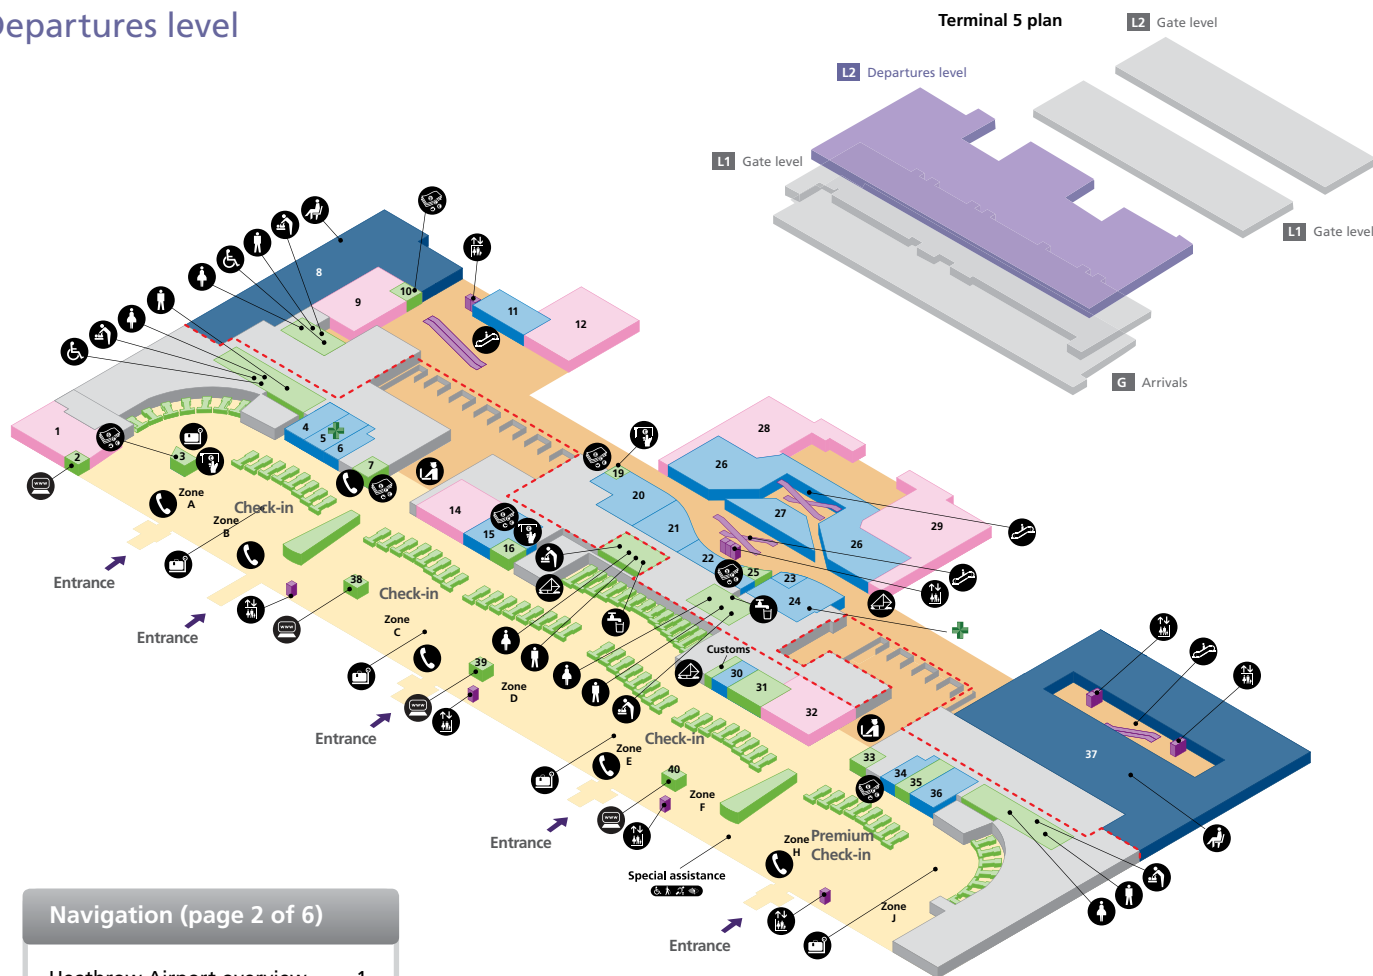

Terminal 5

Departures level

Shopping

Accessorize	6	London 2012 shop	11
Boots +	5 24	Rolling Luggage	34
Dixons Travel	21	Vodafone	4
Dixons ADD+	23	WHSmith	15 20 36
Excess Baggage	30	World Duty Free (Sunglasses, Watches & Jewellery)	27
Harrods Department Store	26		
HMV	22		

Services

American Express	10 25	Internet facility	2 38 39 40
American Express and cash machines	3 16	Travellex	7 33
VAT refunds	31	Travellex and cash machines	19
		T5 Expo Gallery	35

Food and drink

5 Tuns Pub & Kitchen	32	Gordon Ramsay Plane Food	29
Caffè Nero	1	Huxleys	9
Carluccio's	14	Wagamama	28
Giraffe	12		

Passenger lounges

British Airways Galleries lounge north (by invitation only)	8	British Airways Galleries lounge south (by invitation only)	37

Accessible toilet	Internet facility	Toilet men
Baby changing facilities	Lift	Toilet women
Bureau de change	Passenger lounge/Seating area	Public areas
Cash machines	Postbox	Passenger areas
Check-in	Security/Passport Control	Before/After Security
Drinking water	Telephone	Pharmacy
Escalator		

Boingo Wi-Fi is present throughout the terminal

Power charging points for electrical items are available throughout the departure lounge

Navigation (page 2 of 6)

Heathrow Airport overview	1
Departures level	2
Gate level	3
Terminal 5B (Gates 32-48)	4
Terminal 5C (Gates 52-66)	5
Arrivals – onward travel (ground level)	6