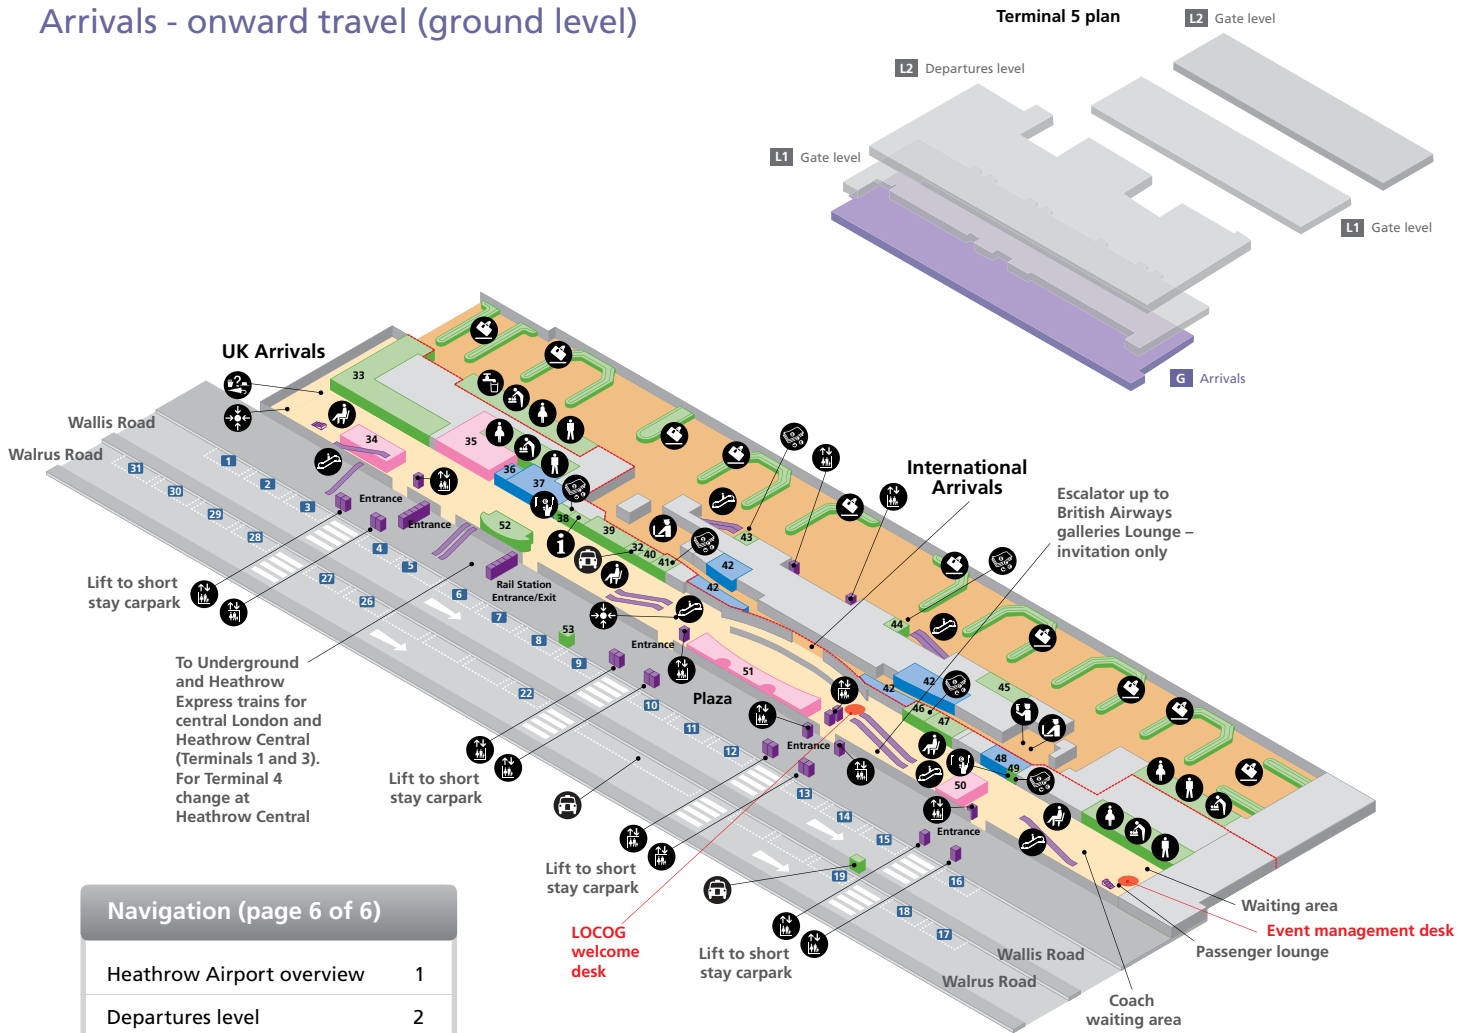

Terminal 5

Arrivals - onward travel (ground level)

Shopping

Leisure Link	36	48	World Duty Free	42
WHSmith		37		

Services

American Express	44	46	Europhire	53
American Express and cash machines	49		Excess Baggage	33
British Airways baggage and customer service desk	45		National Express	47
British Hotel Reservation Centre (BHRC) Shop and Collect pick-up point	40		Rail ticket desk	52
Car rental and Travel Information Centre	39		Taxi desk	32
			Travelex	41 43
			Travelex and cash machines	38

Food and drink

Costa	51	Krispy Kreme	50
Giraffe Juice	34	Marks & Spencer Simply Food	35

Bus and coach stop allocation

Business Parking, Long Stay T5	22	Local buses	7-9
LOGOG coaches	13-18	Oxford the Airline	11
Express Coach – National Express	13-15	Transport for London (TfL) – drop / stand	1-8
Express Coach – Reading / Oxford Railair	9	Car Rental (on airport):	
Express Coach – Woking Railair	12	Avis Budget, Europcar National	19
Group Travel – pick up	30-31	Alamo, Enterprise, Hertz	
Group Travel – drop off	28-29	Taxi (between stands 21 and 22)	
T4 Hilton Hotel	26-27	Off airport parking / off airport car rental is located at MSCP 5	

Navigation (page 6 of 6)

Heathrow Airport overview	1
Departures level	2
Gate level	3
Terminal 5B (Gates 32-48)	4
Terminal 5C (Gates 52-66)	5
Arrivals – onward travel (ground level)	6

- Baby changing facilities
- Baggage reclaim
- Bureau de change
- Cash machines
- Drinking water
- Escalator
- Information point
- Boingo Wi-Fi is present throughout the terminal
- Lift
- Lost property
- Meeting point
- Passenger lounge/Seating area
- Passport control
- Security control
- Taxi
- Toilet men
- Toilet woman
- Public areas
- Passenger areas
- - - Before/After Security