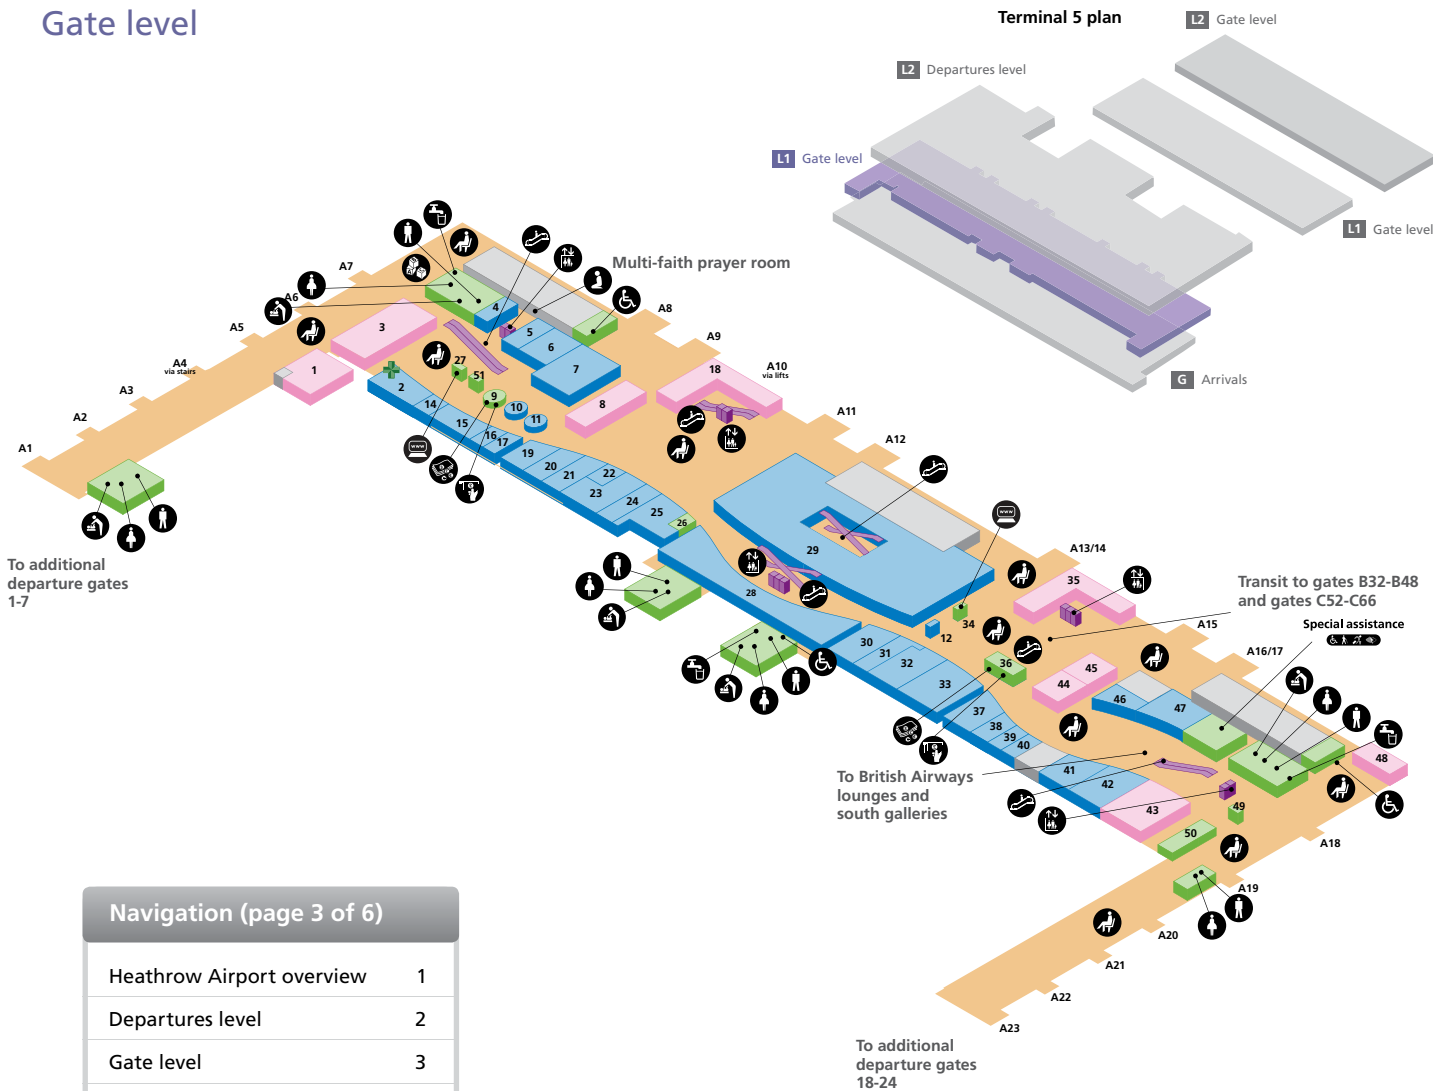

Passenger lounges

British Airways Galleries lounge north (by invitation only)	8	British Airways Galleries lounge south (by invitation only)	37
---	---	---	----

Accessible toilet	Internet facility	Toilet men
Baby changing facilities	Lift	Toilet women
Bureau de change	Passenger lounge/Seating area	Public areas
Cash machines	Postbox	Passenger areas
Check-in	Security/Passport Control	Before/After Security
Drinking water	Telephone	Pharmacy
Escalator		

Boingo Wi-Fi is present throughout the terminal

Power charging points for electrical items are available throughout the departure lounge

Navigation (page 2 of 6)

Heathrow Airport overview	1
Departures level	2
Gate level	3
Terminal 5B (Gates 32-48)	4
Terminal 5C (Gates 52-66)	5
Arrivals – onward travel (ground level)	6

Terminal 5

Gate level

Shopping

Accessorize	5	Omega Olympics	12
Boots +	2	Paul Smith 'Globe'	42
Burberry	38	Prada	33
Bulgari	39	Reiss	23
Caviar House and Prunier	46	Rolling Luggage	14
Chocolate Box	4	Smythson of Bond Street	40
Dior	31	Sunglass Hut	22
Dixons Travel/Apple	25	Ted Baker	20
Glorious Britain	19	Thomas Pink	15
Gucci	32	Tiffany & Co.	37
Harrods	41	WHSmith	6 47
Kurt Geiger	21	WHSmith Bookshop	24
Links of London	16	World Duty Free	28
Mappin & Webb	30	World Duty Free (inc. World of Whiskies & Cigar House)	29
Montblanc	11	World Duty Free Express	7
Mulberry	17		
Oakley	10		

Navigation (page 3 of 6)	
Heathrow Airport overview	1
Departures level	2
Gate level	3
Terminal 5B (Gates 32-48)	4
Terminal 5C (Gates 52-66)	5
Arrivals – onward travel (ground level)	6

- Accessible toilet
- Baby changing facilities
- Bureau de change
- Cash machines
- Drinking water
- Escalator
- Internet facility
- Lift
- Multi-faith prayer room
- Play area (stay & play)*
- Passenger lounge/Seating area
- Toilet men
- Toilet women
- Passenger areas
- Boingo Wi-Fi is present throughout the terminal