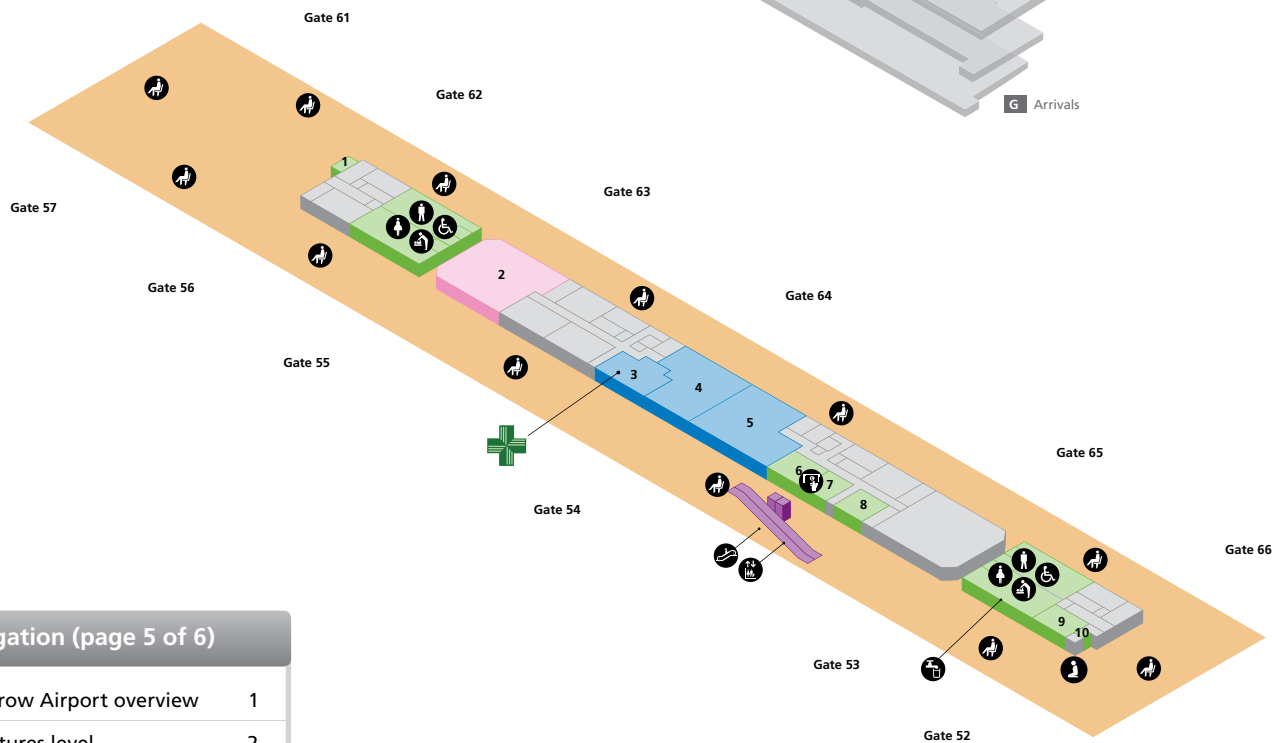

Navigation (page 3 of 6)	
Heathrow Airport overview	1
Departures level	2
Gate level	3
Terminal 5B (Gates 32-48)	4
Terminal 5C (Gates 52-66)	5
Arrivals – onward travel (ground level)	6

- Accessible toilet
- Baby changing facilities
- Bureau de change
- Cash machines
- Drinking water
- Escalator
- Internet facility
- Lift
- Multi-faith prayer room
- Play area (stay & play)*
- Passenger lounge/Seating area
- Toilet men
- Toilet women
- Passenger areas
- Boingo Wi-Fi is present throughout the terminal

Terminal 5

Terminal 5B (Gates 32-48)

Shopping

Boots	11	Sunglass hut	10
Collection	8	WHSmith	5
Harrods	4	World Duty Free	7
Rolling Luggage	6		

Services

American Express	2	Internet facility	12
Be Relax	3	Travelx	9

Boingo Wi-Fi is present throughout the terminal

Power charging points for electrical items are available throughout the departure lounge

Navigation (page 4 of 6)

Heathrow Airport overview	1
Departures level	2
Gate level	3
Terminal 5B (Gates 32-48)	4
Terminal 5C (Gates 52-66)	5
Arrivals – onward travel (ground level)	6

Terminal 5

Terminal 5C (Gates 52-66)

Shopping

Boots + WHSmith	3 4	World Duty Free	5
-----------------	--------	-----------------	---

Services

BA customer services desk	8	Orientation zone	6
Cash machines	7	Vending machine	1 10
Multi-faith prayer room	9		