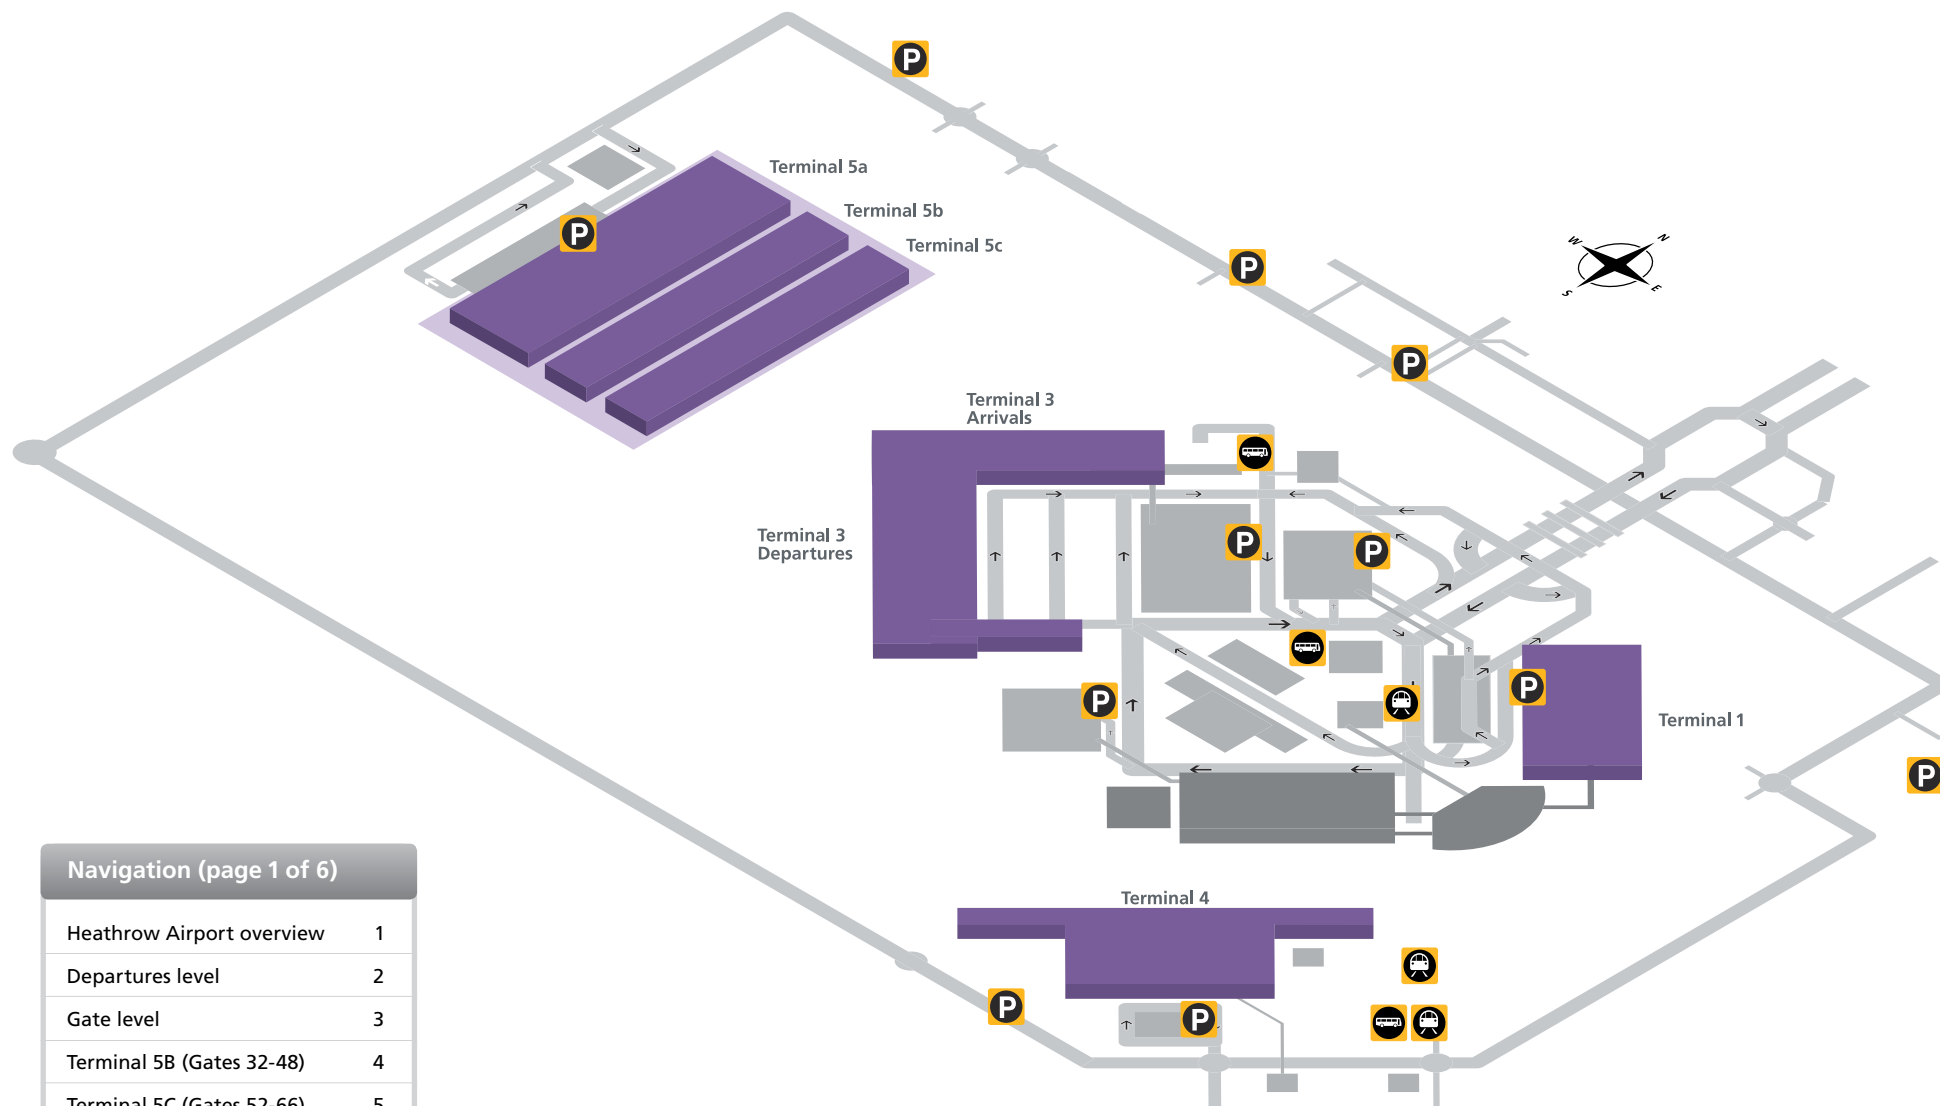

Heathrow Airport

Overview

Navigation (page 1 of 6)

Heathrow Airport overview	1
Departures level	2
Gate level	3
Terminal 5B (Gates 32-48)	4
Terminal 5C (Gates 52-66)	5
Arrivals – onward travel (ground level)	6

Navigation (page 3 of 6)	
Heathrow Airport overview	1
Departures level	2
Gate level	3
Terminal 5B (Gates 32-48)	4
Terminal 5C (Gates 52-66)	5
Arrivals – onward travel (ground level)	6

- Accessible toilet
- Baby changing facilities
- Bureau de change
- Cash machines
- Drinking water
- Escalator
- Internet facility
- Lift
- Multi-faith prayer room
- Play area (stay & play)*
- Passenger lounge/Seating area
- Toilet men
- Toilet women
- Passenger areas
- Boingo Wi-Fi is present throughout the terminal

Terminal 5

Terminal 5C (Gates 52-66)

Shopping

Boots + WHSmith	3 4	World Duty Free	5
-----------------	--------	-----------------	---

Services

BA customer services desk	8	Orientation zone	6
Cash machines	7	Vending machine	1 10
Multi-faith prayer room	9		

Terminal 5

Arrivals - onward travel (ground level)

Shopping

Leisure Link	36	48	World Duty Free	42
WHSmith		37		

Services

American Express	44	46	Europhire	53
American Express and cash machines	49		Excess Baggage	33
British Airways baggage and customer service desk	45		National Express	47
British Hotel Reservation Centre (BHRC) Shop and Collect pick-up point	40		Rail ticket desk	52
Car rental and Travel Information Centre	39		Taxi desk	32
			Travelex	41 43
			Travelex and cash machines	38