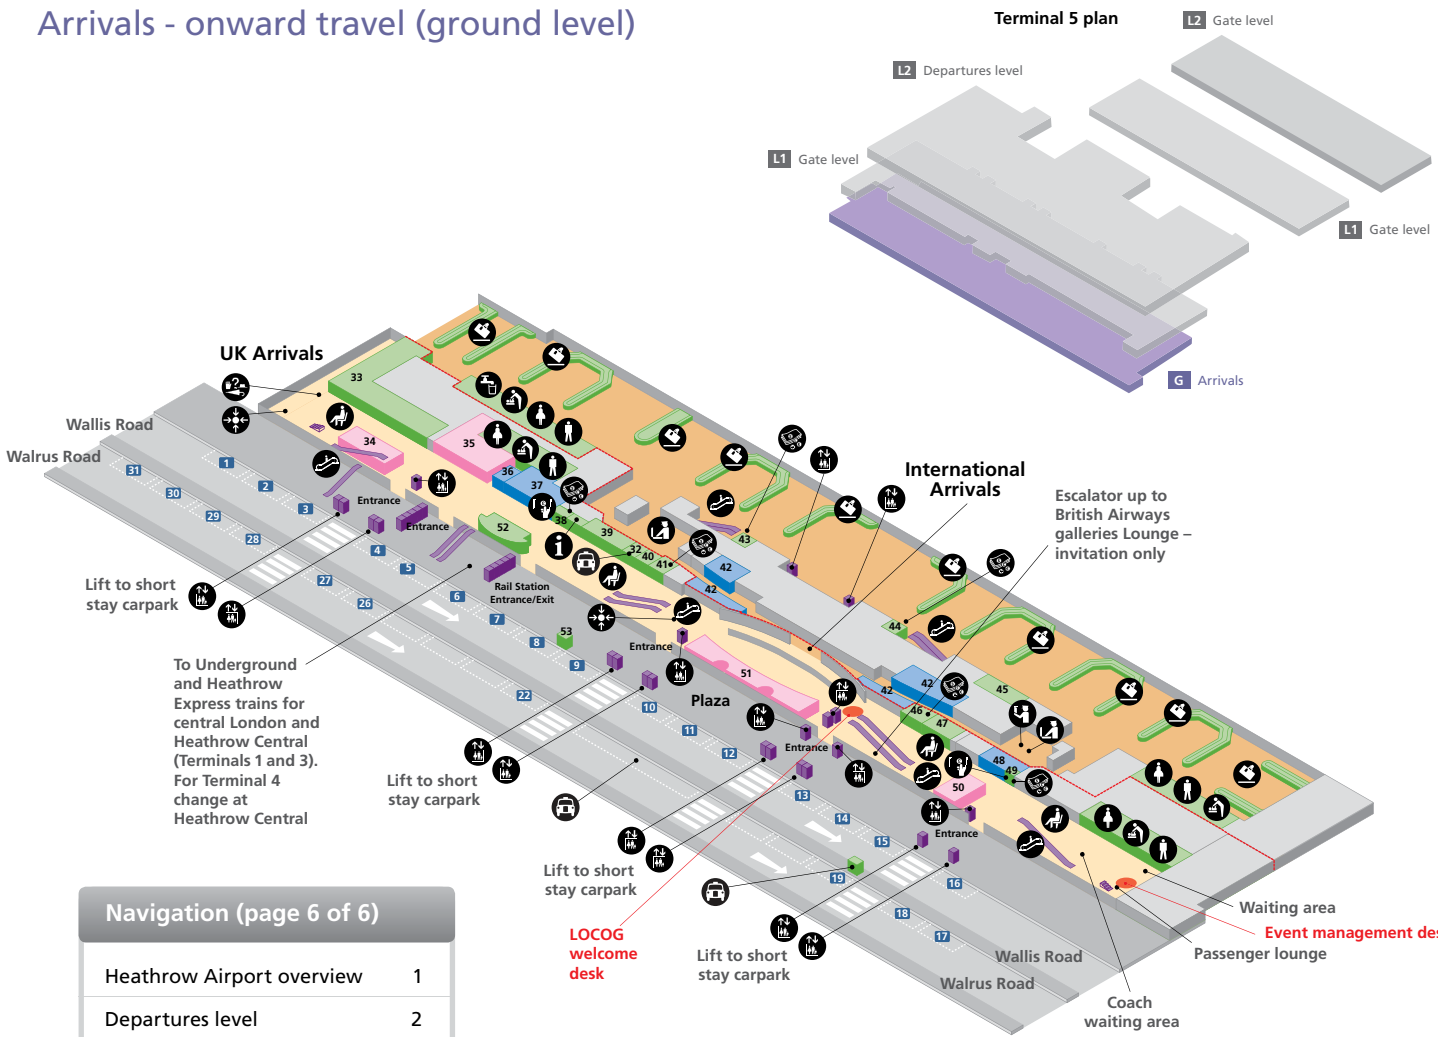

Navigation (page 3 of 6)	
Heathrow Airport overview	1
Departures level	2
Gate level	3
Terminal 5B (Gates 32-48)	4
Terminal 5C (Gates 52-66)	5
Arrivals – onward travel (ground level)	6

- Accessible toilet
- Baby changing facilities
- Bureau de change
- Cash machines
- Drinking water
- Escalator
- Internet facility
- Lift
- Multi-faith prayer room
- Play area (stay & play)*
- Passenger lounge/Seating area
- Toilet men
- Toilet women
- Passenger areas
- Boingo Wi-Fi is present throughout the terminal

Boingo Wi-Fi is present throughout the terminal

Power charging points for electrical items are available throughout the departure lounge

Navigation (page 4 of 6)

Heathrow Airport overview	1
Departures level	2
Gate level	3
Terminal 5B (Gates 32-48)	4
Terminal 5C (Gates 52-66)	5
Arrivals – onward travel (ground level)	6

Boingo Wi-Fi is present throughout the terminal

Power charging points for electrical items are available throughout the departure lounge

Navigation (page 5 of 6)

Heathrow Airport overview	1
Departures level	2
Gate level	3
Terminal 5B (Gates 32-48)	4
Terminal 5C (Gates 52-66)	5
Arrivals – onward travel (ground level)	6

Terminal 5

Arrivals - onward travel (ground level)

Shopping

Leisure Link	36	48	World Duty Free	42
WHSmith		37		

Services

American Express	44	46	Europhire	53
American Express and cash machines	49		Excess Baggage	33
British Airways baggage and customer service desk	45		National Express	47
British Hotel Reservation Centre (BHRC) Shop and Collect pick-up point	40		Rail ticket desk	52
Car rental and Travel Information Centre	39		Taxi desk	32
			Travelex	41 43
			Travelex and cash machines	38