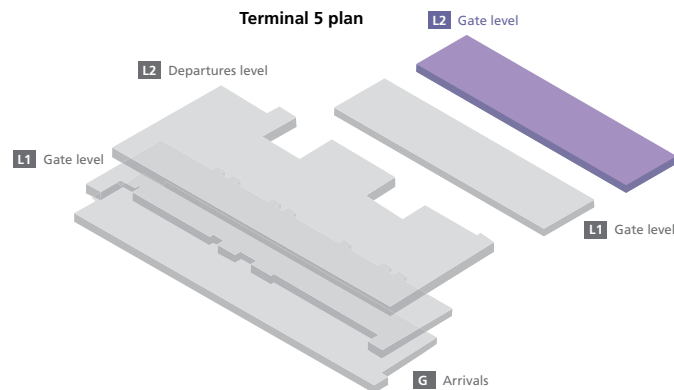

Terminal 5

Terminal 5C (Gates 52-66)

Shopping

Boots + WHSmith	3 4	World Duty Free	5

Services

BA customer services desk	8	Orientation zone	6
Cash machines	7	Vending machine	1 10
Multi-faith prayer room	9		

Food and drink

Starbucks	2

- Accessible toilet
- Lift
- Toilet women
- Baby changing facilities
- Multi-faith prayer room
- Passenger areas
- Cash machine
- Passenger lounge/Seating area
- Pharmacy
- Drinking water
- Toilet men
- Escalator

Boingo Wi-Fi is present throughout the terminal

Power charging points for electrical items are available throughout the departure lounge

Navigation (page 5 of 6)

Heathrow Airport overview	1
Departures level	2
Gate level	3
Terminal 5B (Gates 32-48)	4
Terminal 5C (Gates 52-66)	5
Arrivals – onward travel (ground level)	6