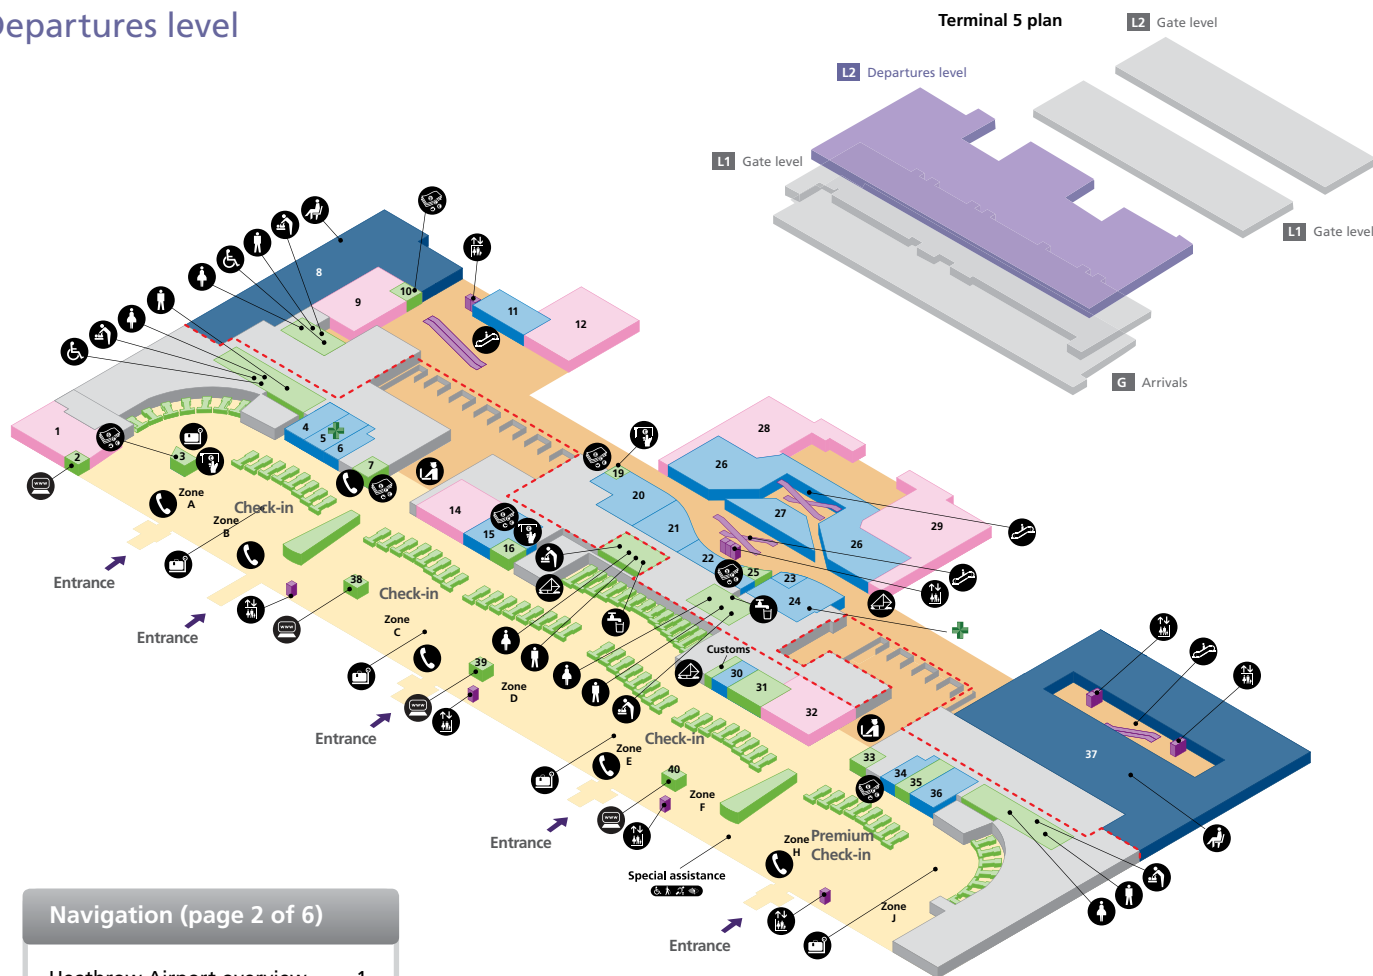

## Overview

### Navigation (page 1 of 6)

Heathrow Airport overview	1
Departures level	2
Gate level	3
Terminal 5B (Gates 32-48)	4
Terminal 5C (Gates 52-66)	5
Arrivals – onward travel (ground level)	6

# Terminal 5

## Departures level